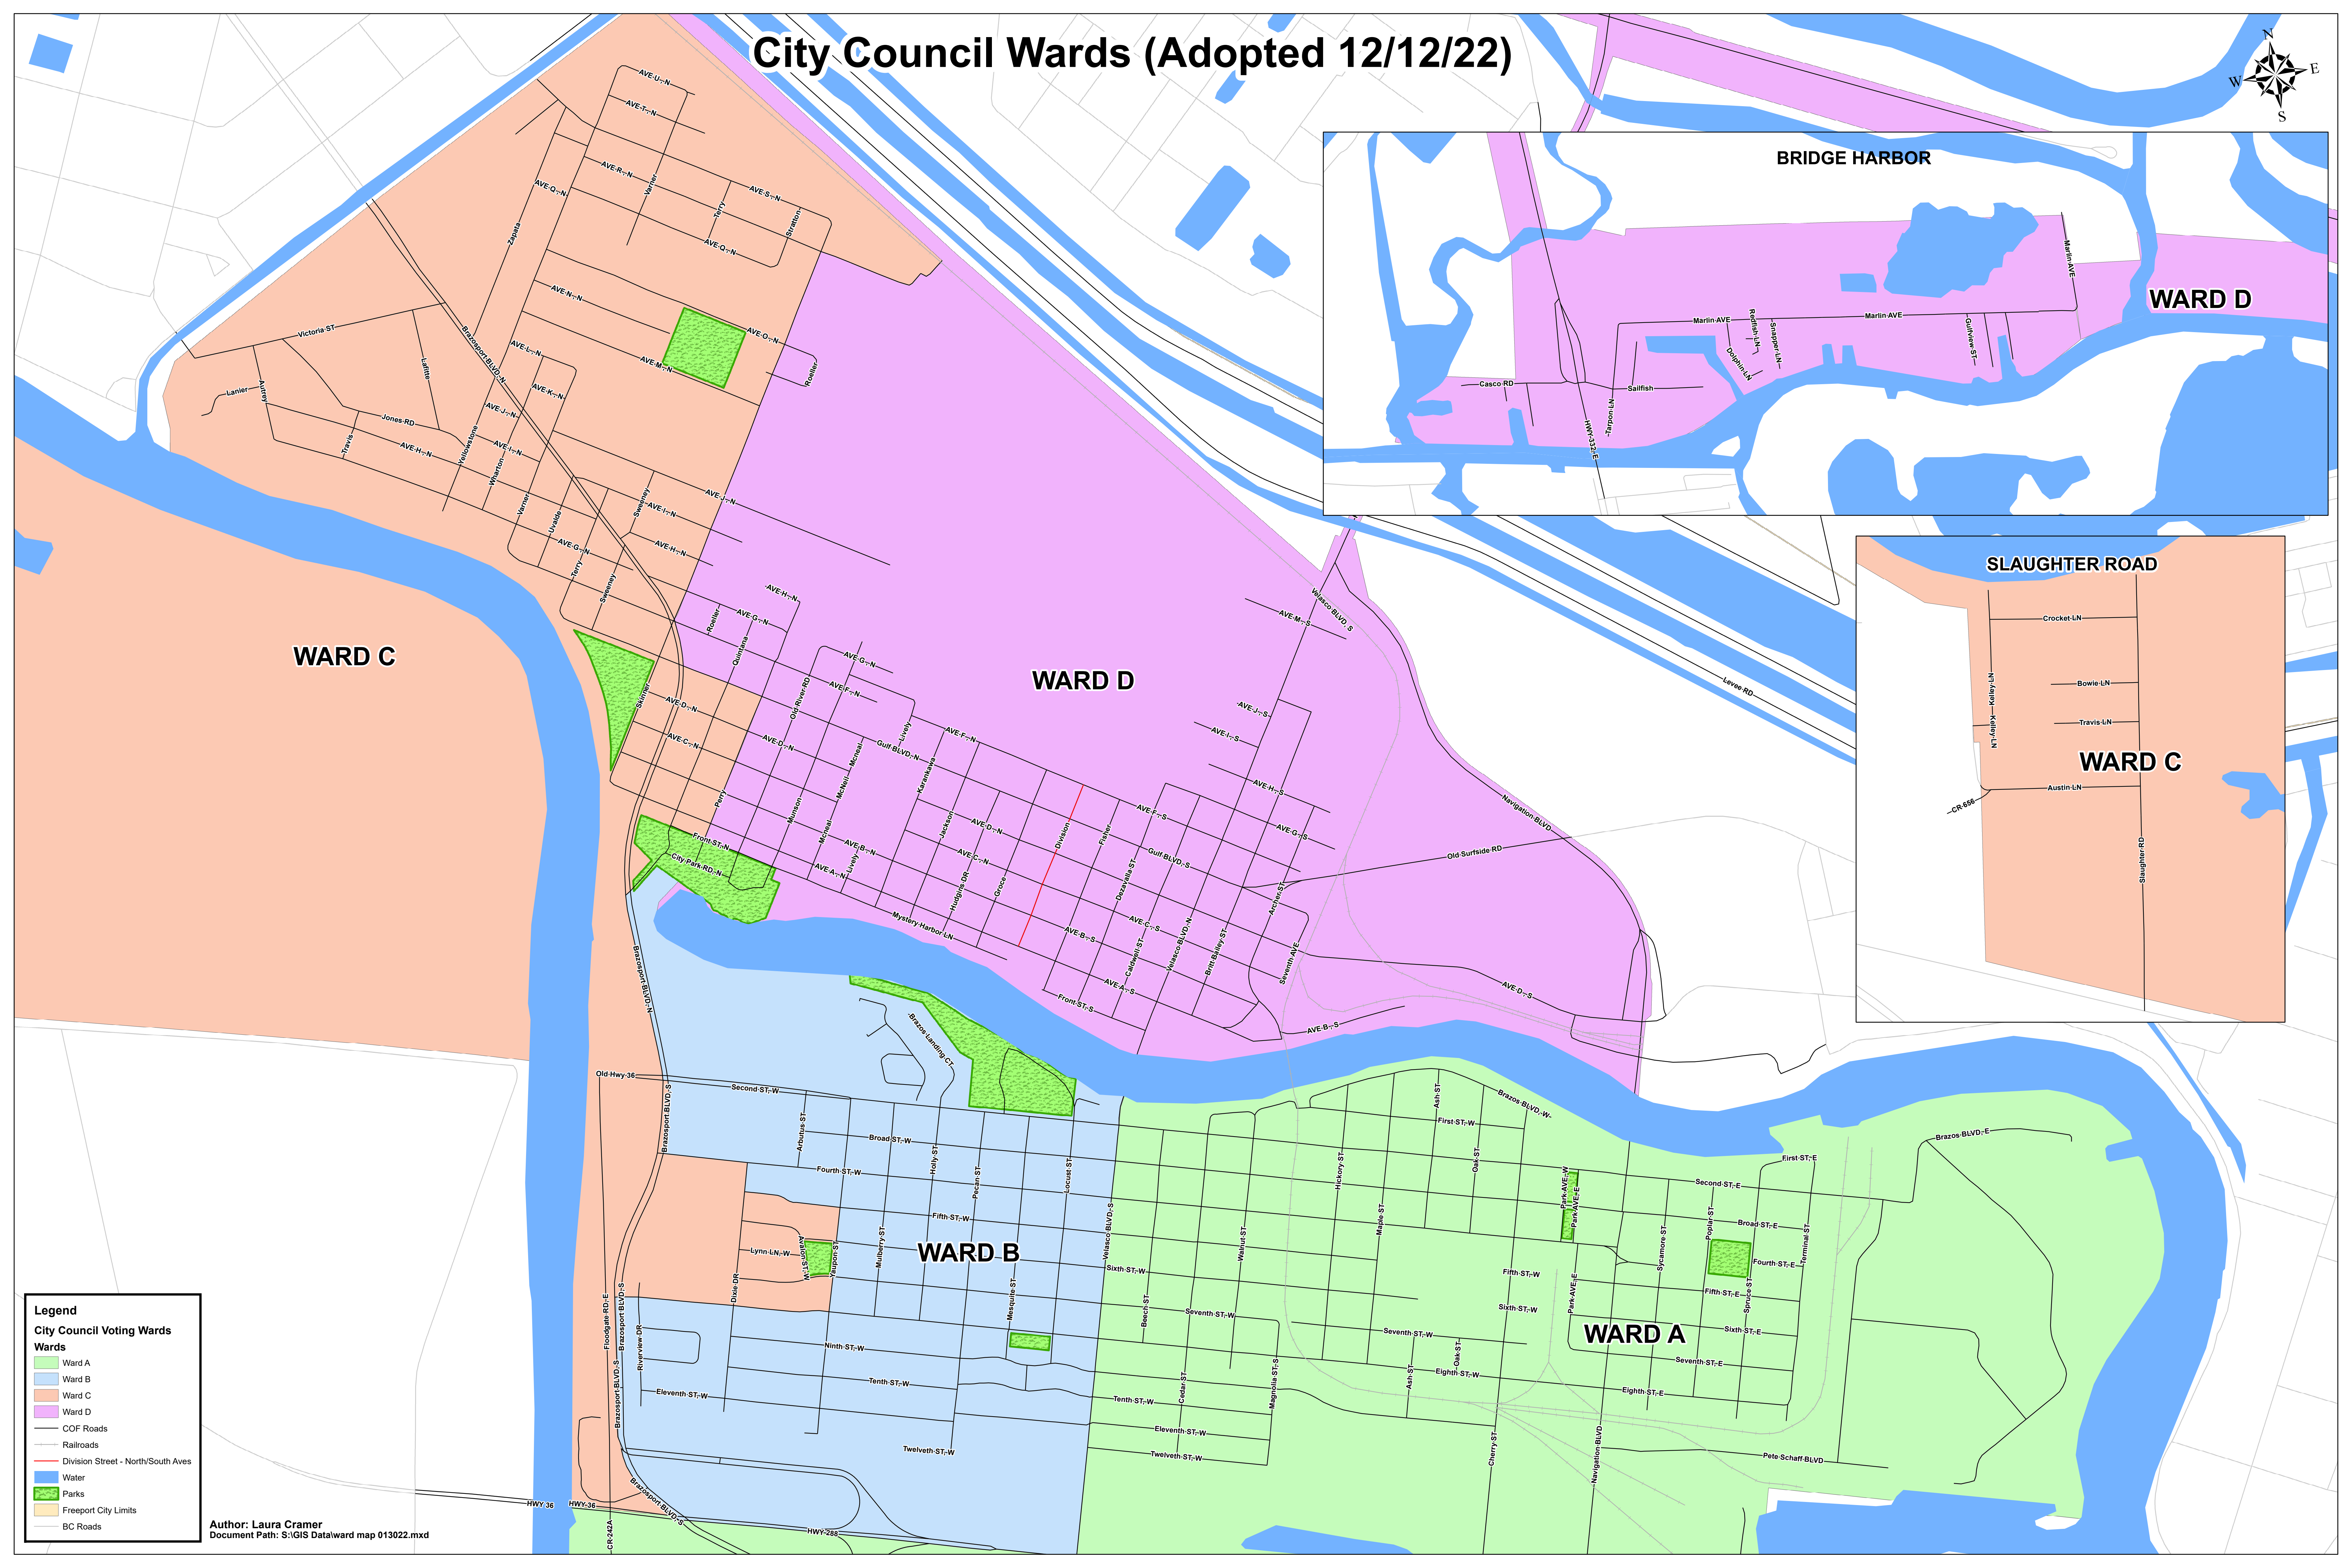

City Council Wards (Adopted 12/12/22)

Legend

City Council Voting Wards

Wards

- Ward A
- Ward B
- Ward C
- Ward D

COF Roads

Railroads

Division Street - North/South Aves

Water

Parks

Freeport City Limits

BC Roads

Author: Laura Cramer
 Document Path: S:\GIS Data\ward map 013022.mxd