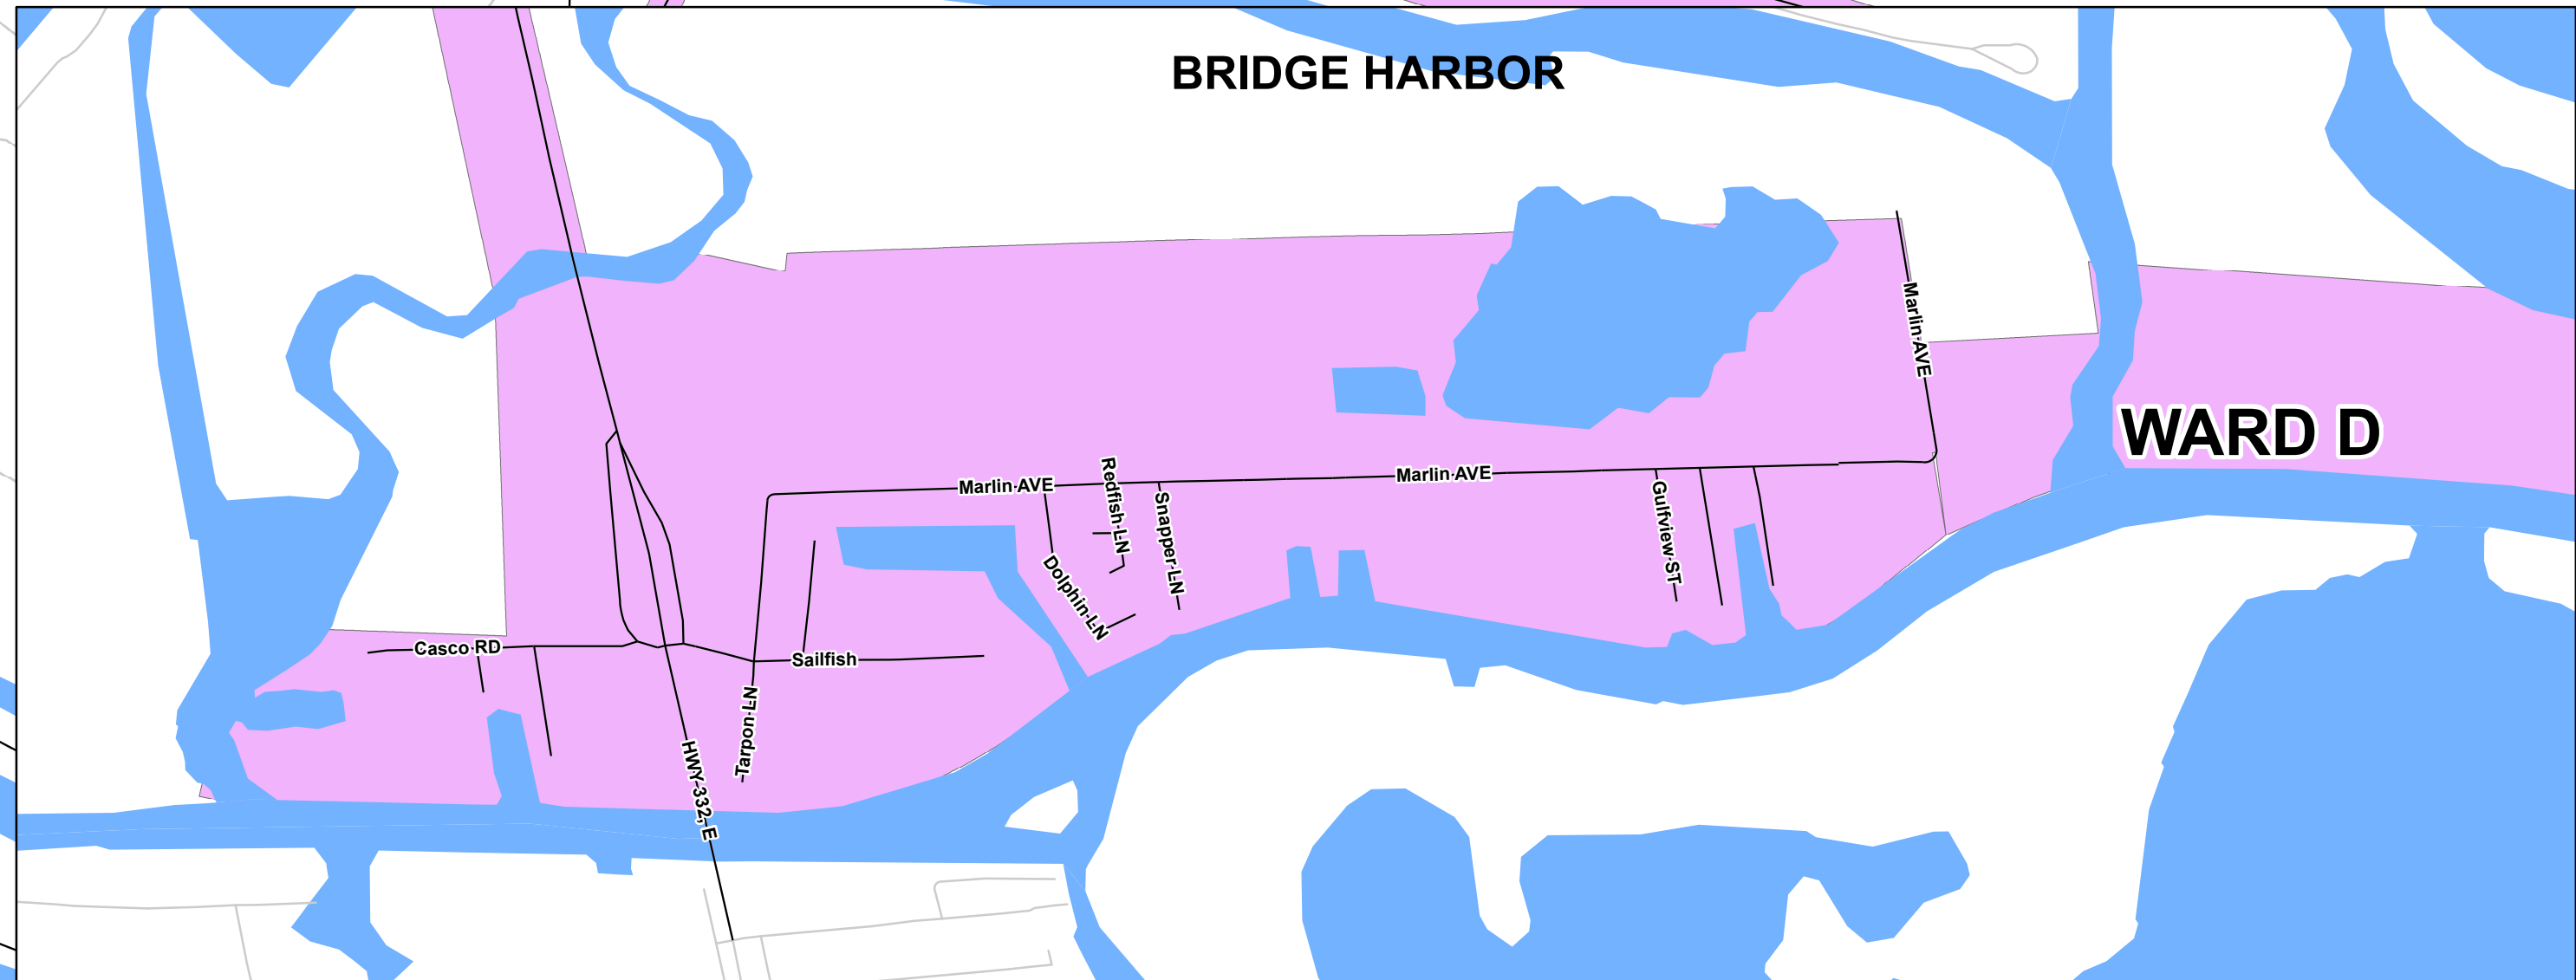

City Council Wards (Adopted 12/12/22)

Legend

City Council Voting Wards

Wards

- Ward A
- Ward B
- Ward C
- Ward D

COF Roads

Railroads

Division Street - North/South Aves

Water

Parks

Freeport City Limits

BC Roads

Author: Laura Cramer
 Document Path: S:\GIS Data\ward map 013022.mxd